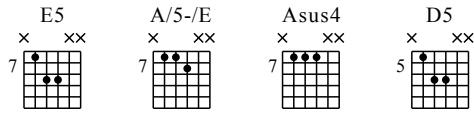

# Rock You Like A Hurricane

Scorpions

Best Of : Still Loving You

♩ = 120

1

6

8

11

15

full full full full full full full

15-12 15-12 15-12 15-12 15-12 15-12 15-12

17-12 15-12 15-14-12 14-13-12 14-13-12

20

Harm. - - - - 1  
let ring - 1

7 5 7 7 5

29

119

Musical notation for measures 119-122. The top staff shows a melodic line with eighth notes and chords. The bottom staff shows guitar fretting with numbers 7, 7, 7, 7, 12, 15, 12, 15, 12, 15, 7, 7, 7, 7, 5, 5, 5, 5, 8, 8, 7, 5, 5.

123

Musical notation for measures 123-125. The top staff shows a melodic line with eighth notes and chords. The bottom staff shows guitar fretting with numbers 7, 7, 9, 14, 14, 14, 14, 14, 14, 14, 14, 14, 14, 14, 14, 14, 14, 14, 14, 14, 14, 15, 12.