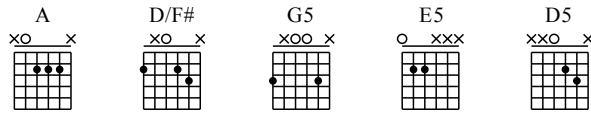

Highway to Hell

Words & Music by AC/DC

♩ = 116

Musical notation for measures 1-5. Chords: A, D/F# G5, D/F# G5, D/F# G5, D/F# A.

1

A D/F# G5 D/F# G5 D/F# G5 D/F# A

TAB

	2-2-2	3-3-3	3-3-3	3-3-3	3-3-3	2-2-2
	2-2-2	2-2-0	2-2-0	2-2-0	2-2-0	2-2-2
	0-0-0	0-0-0	0-0-0	0-0-0	0-0-0	0-0-0

Musical notation for measures 6-10. Chords: D/F# G5, D/F# G5, D/F# G5, D/F# A.

6

D/F# G5 D/F# G5 D/F# G5 D/F# A

TAB

2-2-2	2-2-2	3-3-3	3-3-3	3-3-3	3-3-3	2-2-2	2-2-2	2-2-2
2-2-2	2-2-2	2-2-0	2-2-0	2-2-0	2-2-0	2-2-2	2-2-2	2-2-2
0-0-0	0-0-0	0-0-0	0-0-0	0-0-0	0-0-0	0-0-0	0-0-0	0-0-0